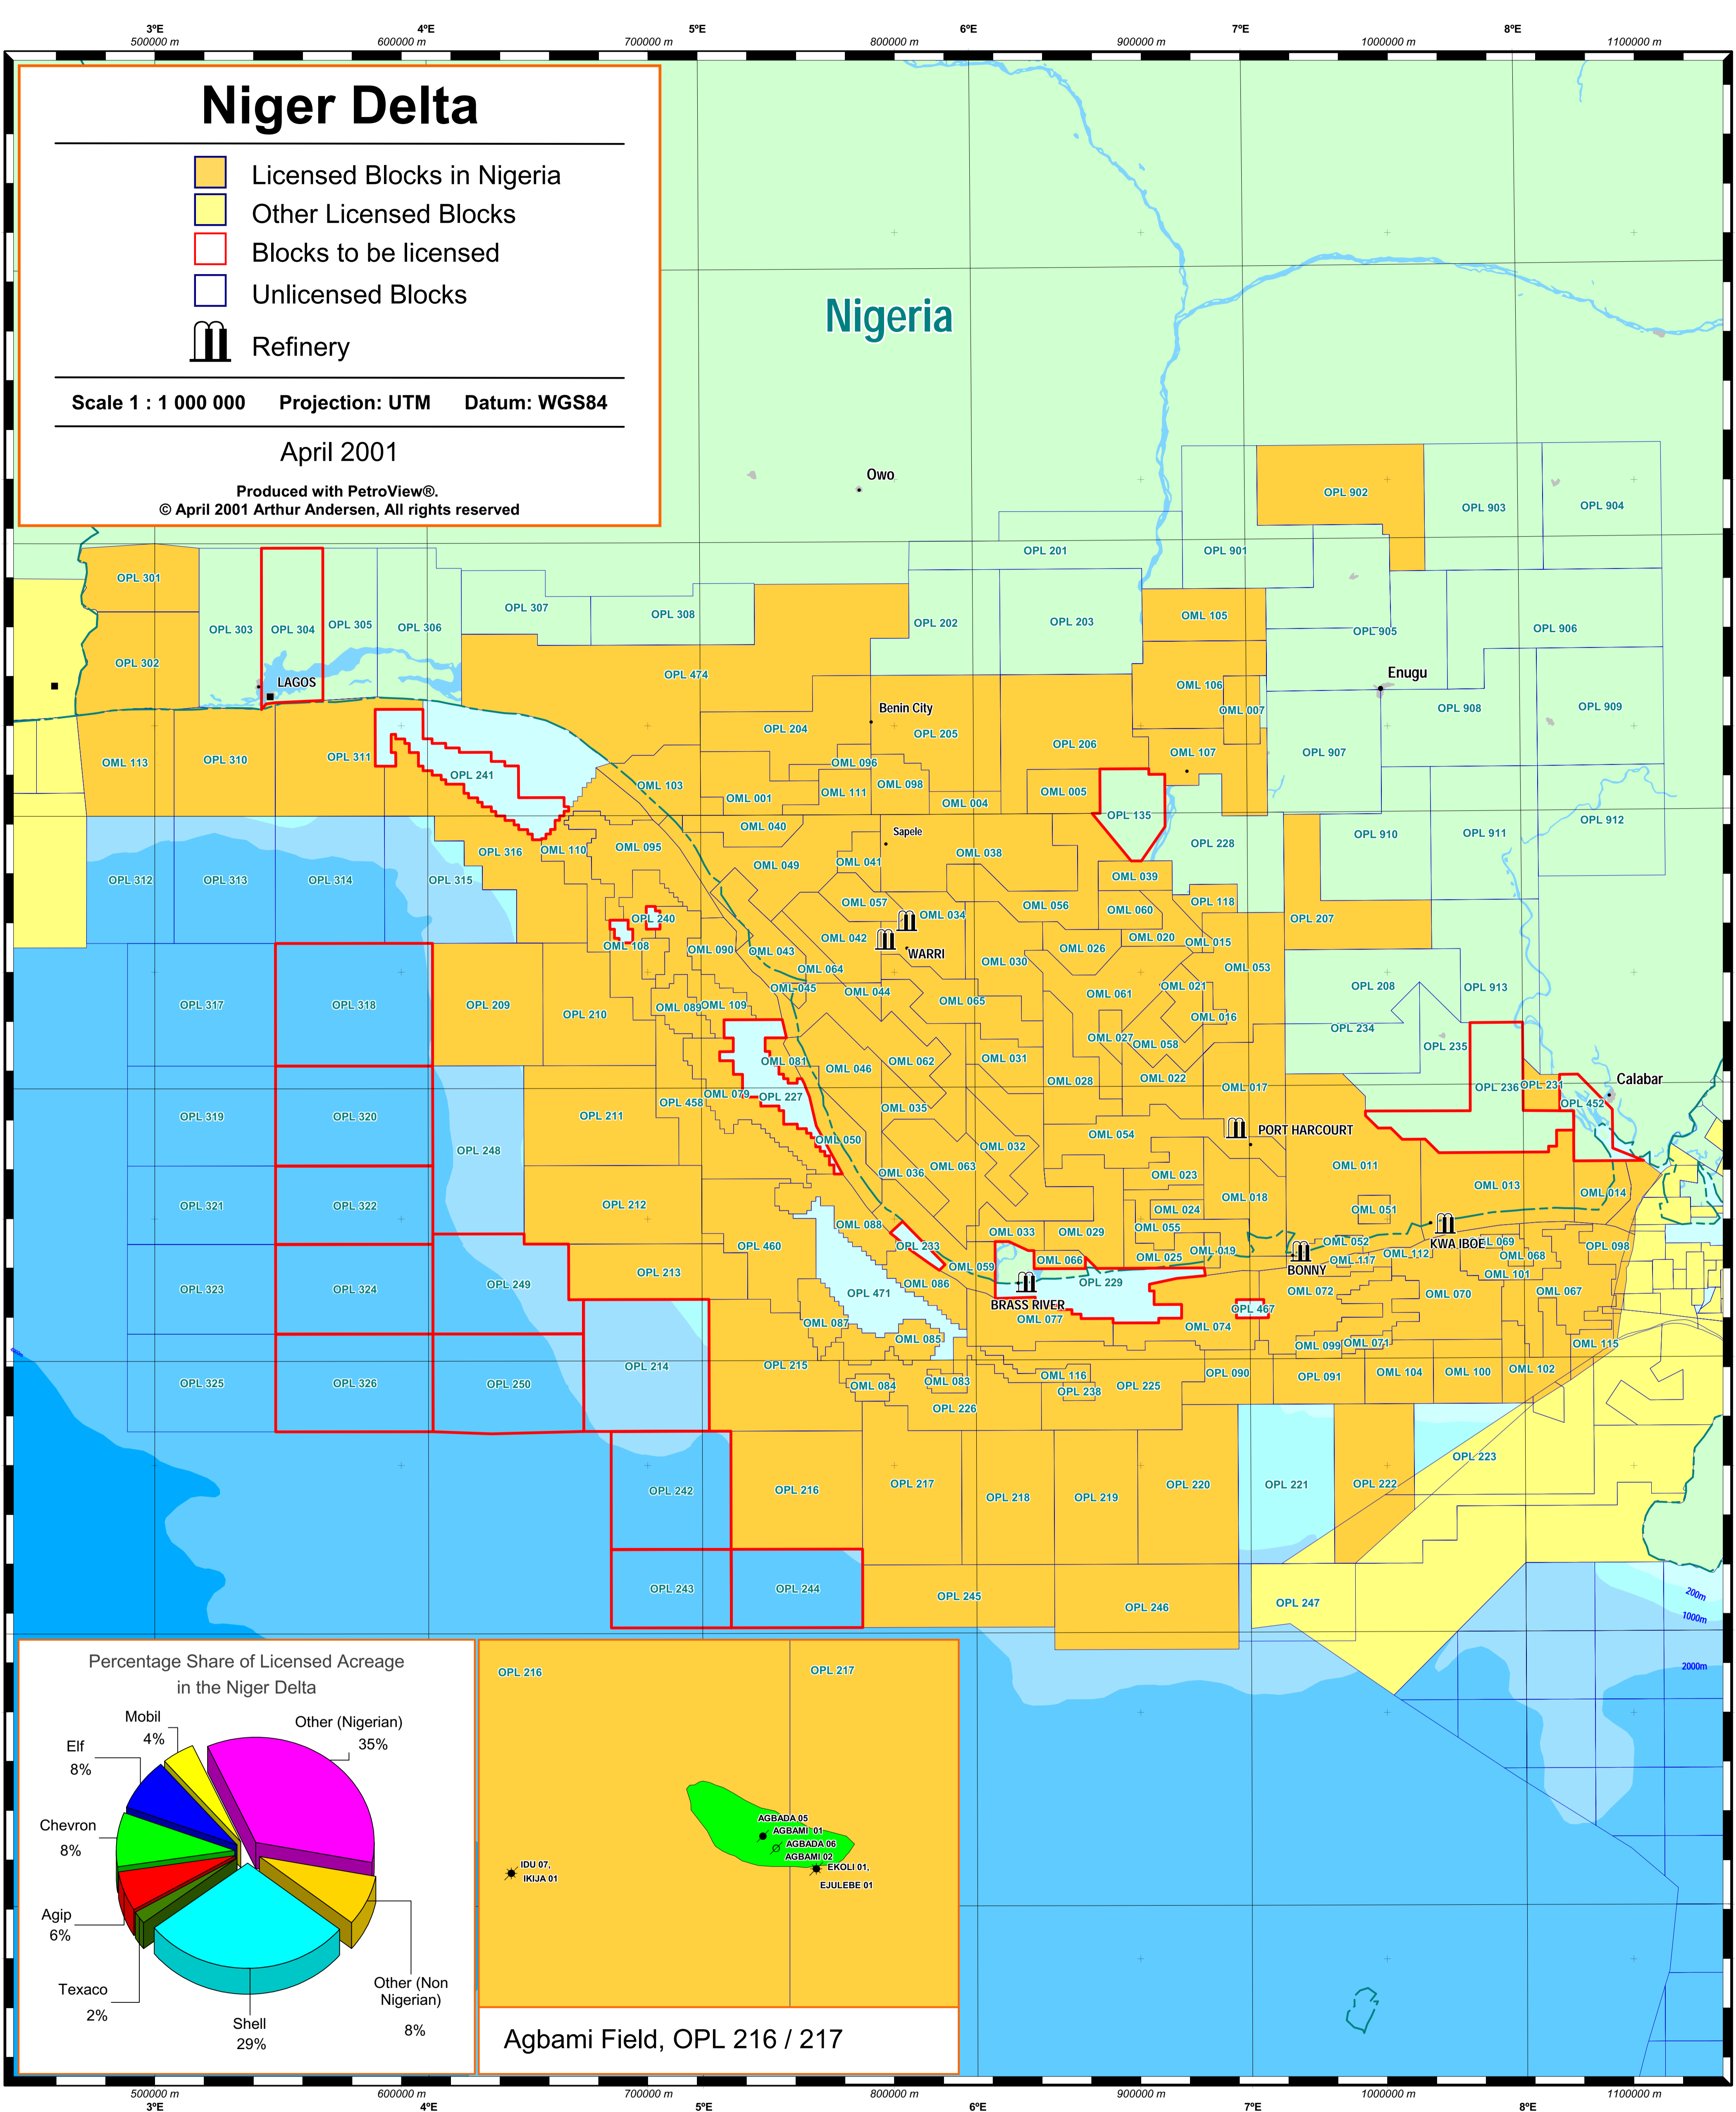

Niger Delta

-  Licensed Blocks in Nigeria
-  Other Licensed Blocks
-  Blocks to be licensed
-  Unlicensed Blocks
-  Refinery

Scale 1 : 1 000 000 Projection: UTM Datum: WGS84

April 2001

Produced with PetroView®.
© April 2001 Arthur Andersen, All rights reserved

Percentage Share of Licensed Acreage in the Niger Delta